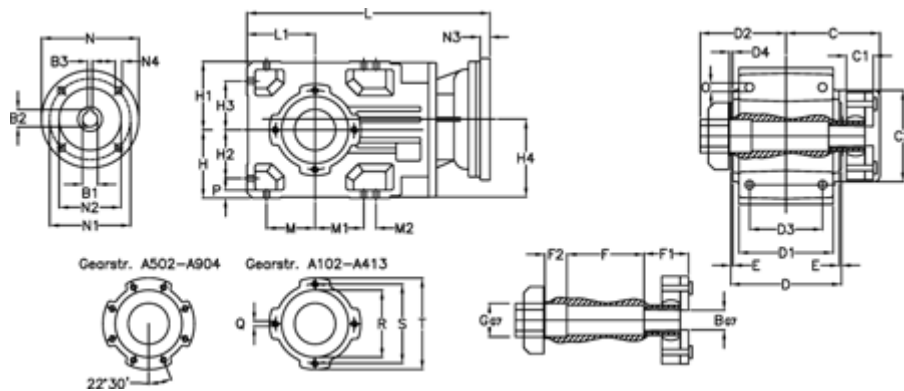

Article number: 29600201626145
 Description: Bevel helical gearbox
 A202QF25-16,2-P112B5

Measures

B = 25	D1 = 110	F2 = 36	L = 335.5	N3 = -
B1 = 28	D2 = 60	G = 32	L1 = 80	N4 = M12x16
B2 = 31.3	D3 = 90	GA = 14,5 NM	M = 60.0	O = 9.5
B3 = 8	d4 = 4.5	H = 80	M1 = 60.0	P = 9
C = 89.5	Description = A202QF-xx-P112 B5	H1 = 80	M2 = -	Q = M8x15
C1 = 23	E = 3.0	H2 = 60.0	N = 250	R = 95
C2 = 72.0	F = 77.5	H3 = 60.0	N1 = 215	S = 115
D = 136	F1 = 36.0	H4 = 93.0	N2 = 180	T = 140